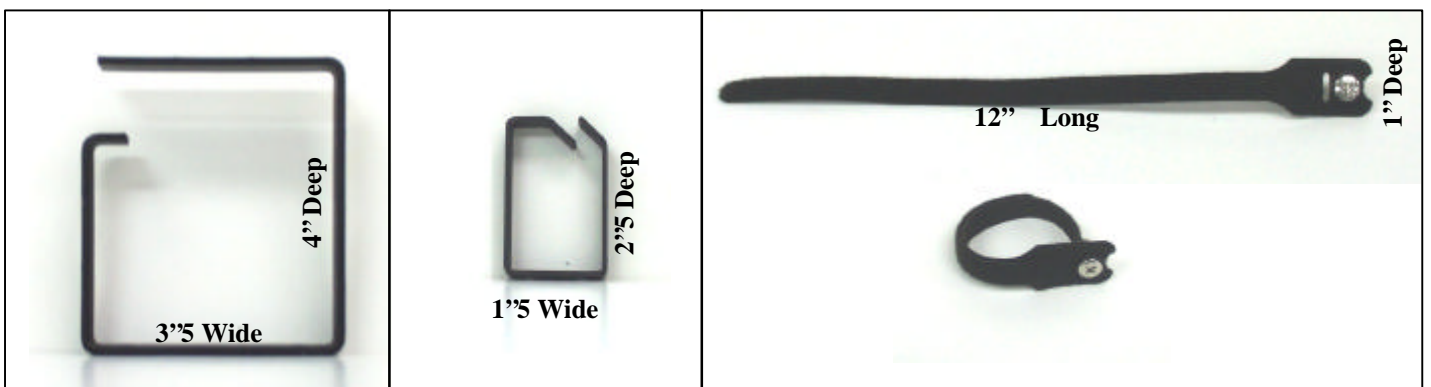

Cable Management Accessories

WQ Ultima Series Networking Racking System

JRP1 – 1U Jumper Ring Panel

CMP – 1U Cable Management Panel

Cable Management Ring & Tie

CH(L) – Large Cable Hoop

CH(S) – Small Cable Hoop

CT112 – Cable Tie 1'Wide, 12' Long